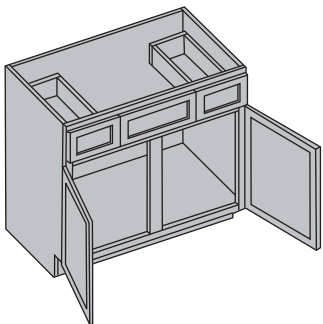

VANITY SINK BASE

SIZE	WHITE	UNFINISHED
VSB36	$439	$349
VSB42	$479	$385
VSB48	$499	$399

2 small dovetail drawers left & right