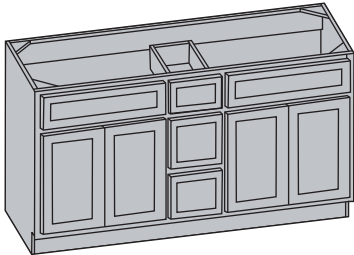

VANITY CENTER DRAWER CABINET

SIZE	WHITE	UNFINISHED
VCD60	$699	$559
VCD72	$775	$619

*Includes 3 drawers
This cabinet is designed for a double bowl vanity or offset single bowl.