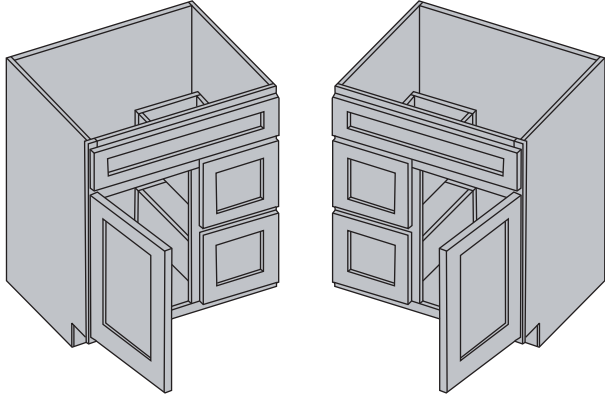

VANITY CABINETS

VANITY SIDE DRAWER CABINET

SIZE	WHITE	UNFINISHED
VSD24	$399	$319
VSD30	$449	$359
VSD36	$539	$429

Available in Left & Right drawer cabinets
If the cabinet reads VSD24-L then the drawers are on the LEFT
*Includes 2 dovetail drawers